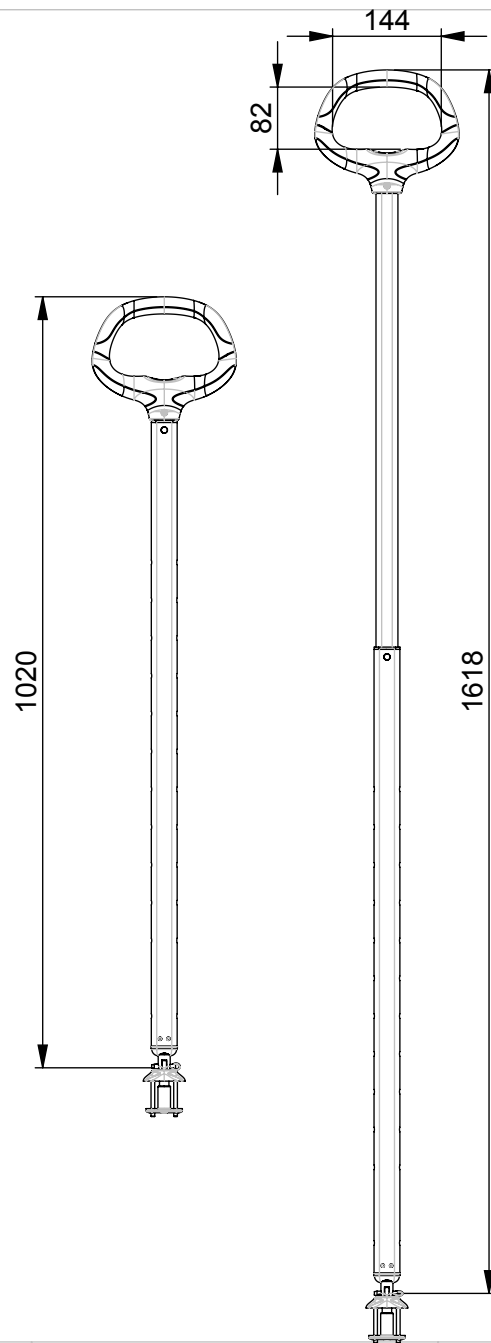

THE TILLER EXTENTION
ADDED TO THE TILLER

Model	LENGTH CLOSED	LENGTH EXTENDED
Asymmetric		
EA/900S	600mm (23'')	900mm (35'')
EA/1200S	750mm (29'')	1200mm (47'')
EA/1600S	950mm (37'')	1600mm (63'')
EA/2000S	1350mm (53'')	2000mm (78'')

spinlock
BE ADVENTURE-PROOF

WARNING:
IF USING AS TEMPLATE, ENSURE PRINTER SETTINGS ARE ADJUSTED TO ACCOUNT FOR THE DRAWING SCALE AND **ALWAYS** CHECK DIMENSIONS.

COPYRIGHT:
THIS DRAWING IS PROTECTED BY COPYRIGHT. ANY USE IS FORBIDDEN WITHOUT THE WRITTEN CONSENT OF SPINLOCK.

ALL DIMENSIONS IN MM

SCALE

1:10

PAGE SIZE
(297 x 210)

A4

DATE:

SEP17

LINE SIZE: