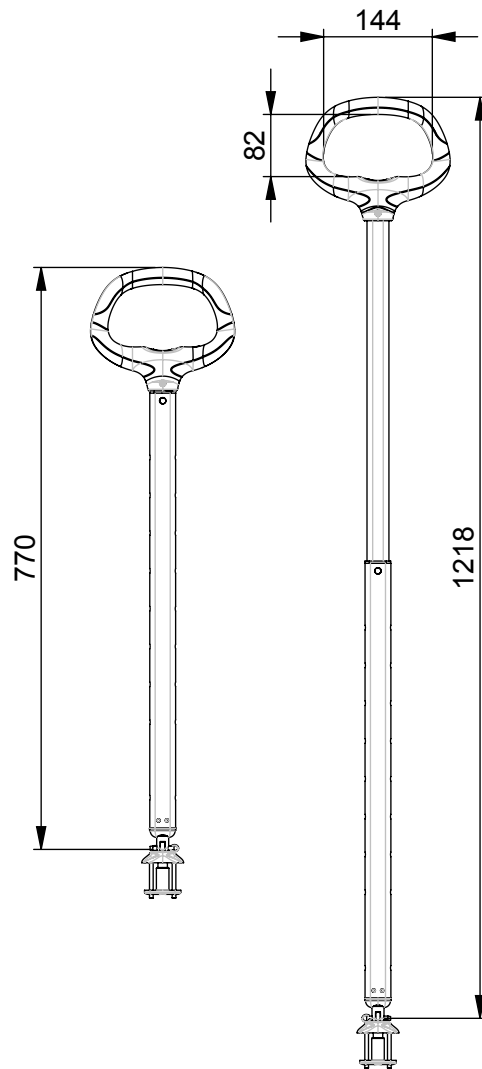

THE TILLER EXTENTION
ADDED TO THE TILLER

Model	LENGTH CLOSED	LENGTH EXTENDED
Asymmetric		
EA/900S	600mm (23' ' ' ")	900mm (35' ' ' ")
EA/1200S	750mm (29' ' ' ' ")	1200mm (47' ' ' ")
EA/1600S	950mm (37' ' ' ' ' ")	1600mm (63' ' ")
EA/2000S	1350mm (53' ' ' ' ' ")	2000mm (78' ' ' ")

spinlock
BE ADVENTURE-PROOF

WARNING:
IF USING AS TEMPLATE, ENSURE PRINTER SETTINGS ARE ADJUSTED TO ACCOUNT FOR THE DRAWING SCALE AND **ALWAYS** CHECK DIMENSIONS.

COPYRIGHT:
THIS DRAWING IS PROTECTED BY COPYRIGHT. ANY USE IS FORBIDDEN WITHOUT THE WRITTEN CONSENT OF SPINLOCK.

ALL DIMENSIONS IN MM

SCALE

1:10

PAGE SIZE
(297 x 210)

A4

DATE:

SEP17

LINE SIZE:

FASTENERS:

MAX LOAD:

EA/1200S