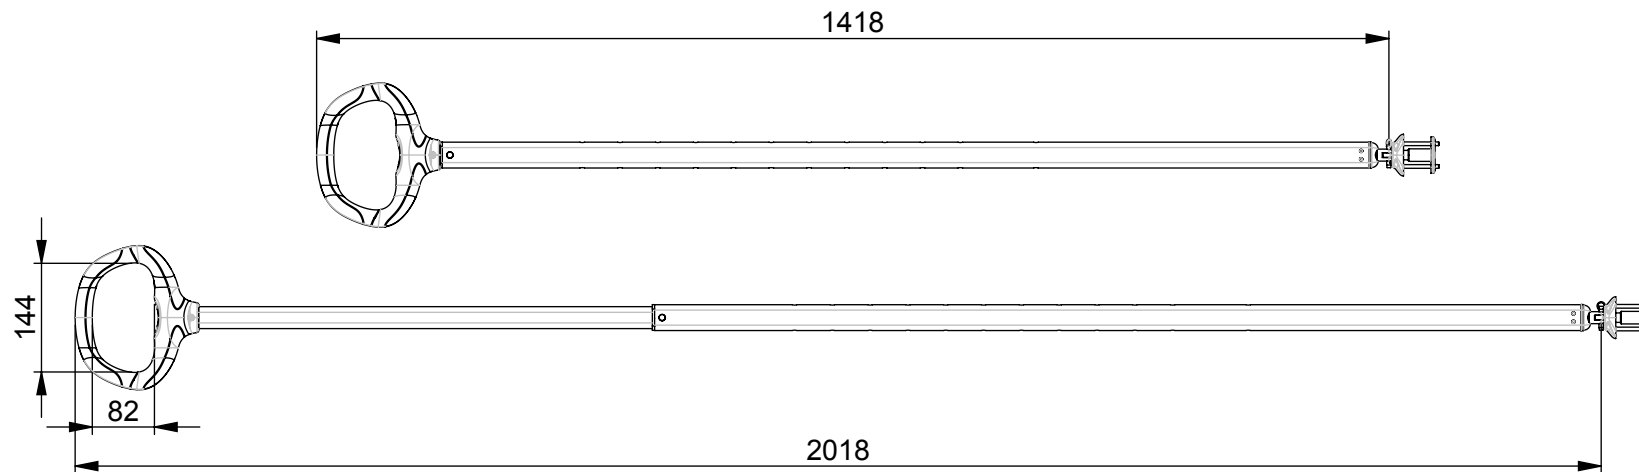

THE TILLER EXTENTION
ADDED TO THE TILLER

Model	LENGTH CLOSED	LENGTH EXTENDED
Asymmetric		
EA/900S	600mm (23' ")	900mm(35' ")
EA/1200S	750mm(29' ")	1200mm(47' ")
EA/1600S	950mm(37' ")	1600mm(63' ")
EA/2000S	1350mm(53' ")	2000mm(78' ")

spinlock
BE ADVENTURE-PROOF

WARNING:
IF USING AS TEMPLATE, ENSURE PRINTER SETTINGS ARE
ADJUSTED TO ACCOUNT FOR THE DRAWING SCALE AND **ALWAYS**
CHECK DIMENSIONS.

COPYRIGHT:
THIS DRAWING IS PROTECTED BY COPYRIGHT. ANY USE IS
FORBIDDEN WITHOUT THE WRITTEN CONSENT OF SPINLOCK.

ALL DIMENSIONS IN MM

SCALE

1:10

PAGE SIZE
(297 x 210)

A4

DATE:

SEP17

LINE SIZE:

FASTENERS:

MAX LOAD:

EA/2000S