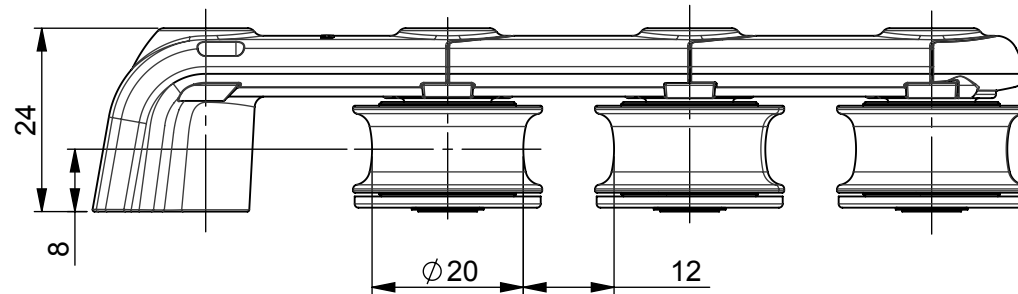

NOTES:

WEIGHT = 70g
DO NOT OVER TIGHTEN FIXINGS

spinlock		T25-3Y(2D)_MAR13	
ALL DIMENSIONS IN MM		LINE SIZE	UP TO Ø10MM
SCALE	1:1	PAGE SIZE	4 x M5 CSK A4-70
		MAX LOAD	N/A