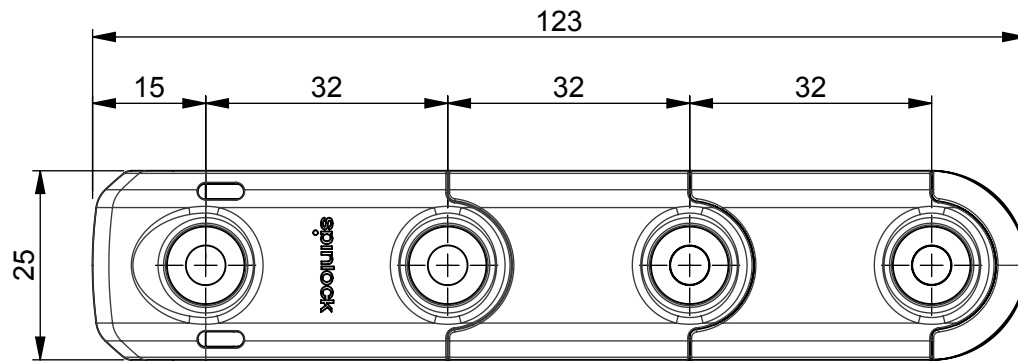

NOTES:

WEIGHT = 70g
DO NOT OVER TIGHTEN FIXINGS

spinlock		T25-3Y(2D)_MAR13	
ALL DIMENSIONS IN MM		LINE SIZE	UP TO Ø10MM
SCALE	1:1	PAGE SIZE	4 x M5 CSK A4-70
		MAX LOAD	N/A